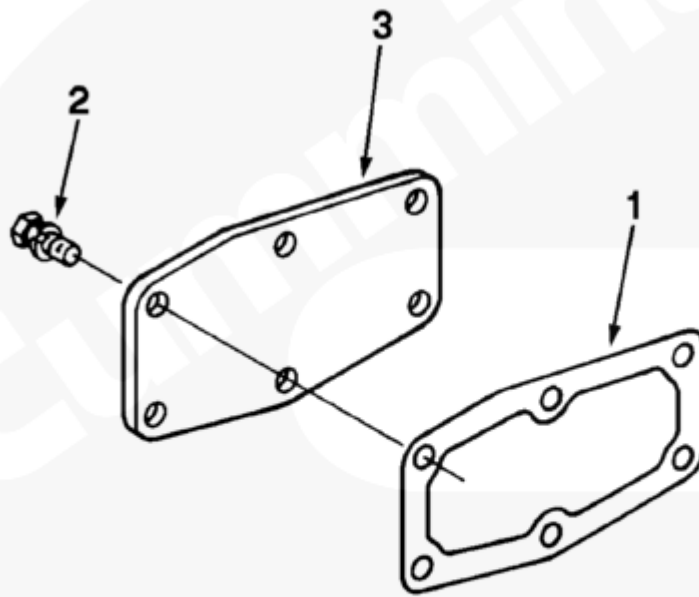

Parts Catalog - Option Detail

Electronic Parts Catalog - Option Detail				
Option	Group	Graphic	Film Card	Date
BP1126	08.07.3	wh100ge	F	15-SEP-94
Engines	NH/NT 855, NT495, NT743, NTA855 N106			

©Cummins Inc

[SMALL](#) | [MEDIUM](#) | [LARGE](#)

Cart	Ref No	Part Number	Part Description	Required	Remarks
View My Cart					
		BP1126	Water Header Cover		
					Water Header Cover
<input type="checkbox"/>	1	3069098	Cover Plate Gasket	1	

<input type="checkbox"/>	2	3013904	Captive Washer Cap Screw	6	1/2 - 20 x 5/8 in.
<input type="checkbox"/>	3	132019	Water Header Cover	1	

© 2019 Cummins Inc., Box 3005, Columbus, IN 47202-3005 U.S.A.
Terms of Use and Disclaimers | Recommended System Requirements
Need Assistance? Please click on the Contact Us button in the top right corner of any page.